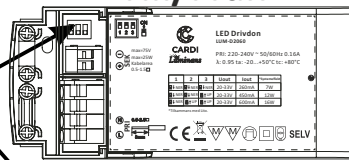

1	2	3	Iout	*Systemeffekt
☐ ↓ NER	☐ ↓ NER	☐ ↓ NER	260mA	7W
☐ ↓ NER	☐ ↓ NER	☐ ↑ UP	450mA	12W
☐ ↓ NER	☐ ↑ UP	☐ ↑ UP	600mA	16W

Om armaturer är osynkroniserade vid användning av Switch&DIM. Tryck ner och håll in Switch&DIM reglaget i 15 sekunder för att nollställa samtliga armaturer till påslaget läge och 50% dimming. Kontrollera alltid DIP-Switch inställningen innan användning.

*Komplett armatur och drivdon.

Till/Från